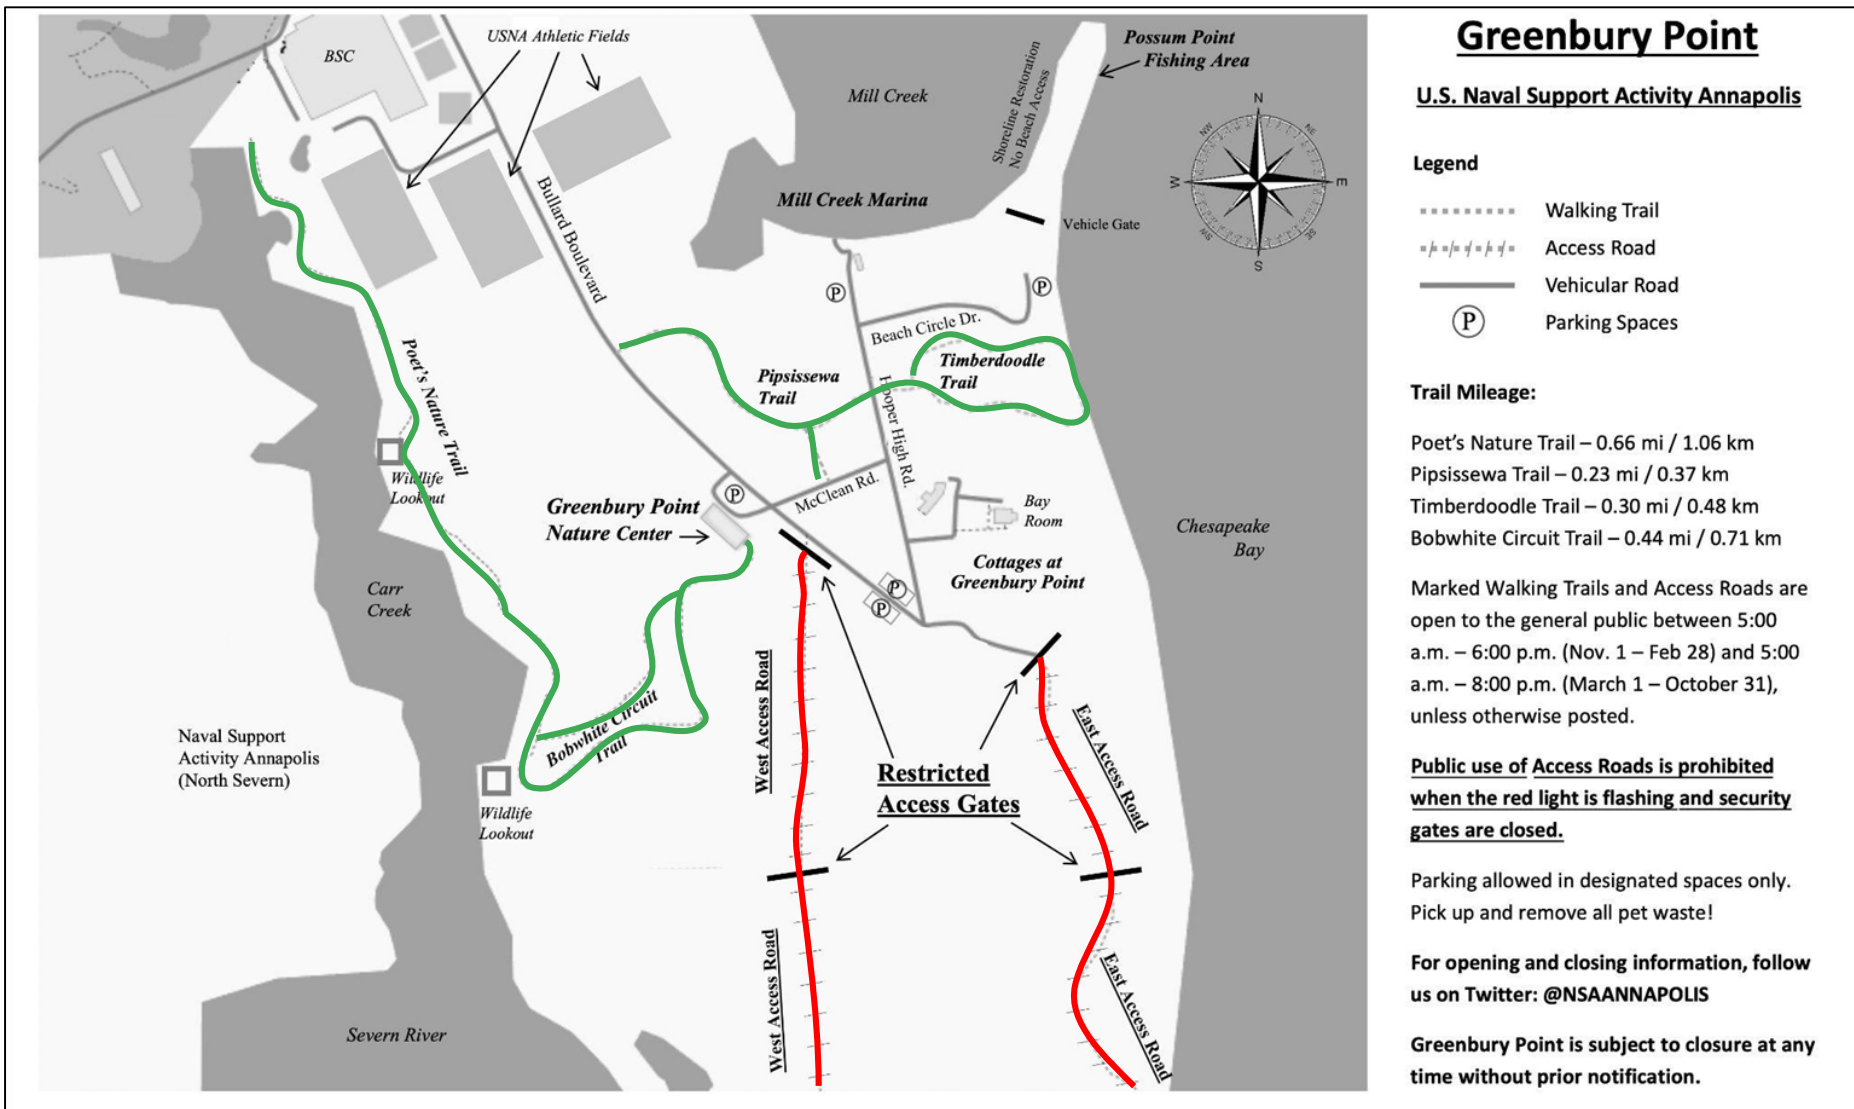

GREENBURY POINT PUBLIC ACCESS SCHEDULE – SEPT 2022

WALKING TRAILS (MARKED IN GREEN) AND POSSUM POINT OPEN EVERY DAY, 5:00 AM - 8:00 PM *
EAST & WEST ACCESS ROADS (MARKED IN RED) OPEN SUNDAYS & MONDAYS ONLY
PLUS ONE SATURDAY (SEPT 03)*

*** PUBLIC ACCESS SCHEDULE SUBJECT TO CHANGE AT ANY TIME WITHOUT PRIOR NOTIFICATION**